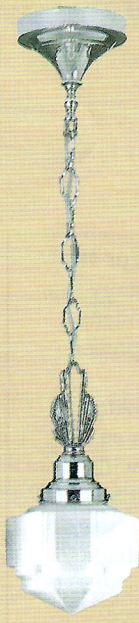

Single Shade Ceiling Fixtures

20-EHL-CF

21-DHL-CF

22-DHL-CF

19-EHL-CF

24-EPL-CF

Other 6" fitter shade options:

084G 10" h

097G 10 1/2" h

0103G 16 1/2" h

0104G 9 1/2" h

NOTE: Shortening from stock lengths is at no extra charge, lengthening will incur extra cost.

0206G 16 1/2" h

0157G 13" h

20-EHL-CF Schoolhouse style, can take 13,18, or 26 watt CF bulbs. 6" fitter. 44" height as shown* \$173.50
21-DHL-CF Art Deco style, can take 13,18, or 26 watt CF bulbs. 4" fitter. 42" height as shown* \$118.00
22-DHL-CF Art Deco style, can take 13,18, or 26 watt CF bulbs. 6" fitter. 51" height as shown* \$205.00

19-EHL-CF Schoolhouse style, can take 13,18, or 26 watt CF bulbs. 4" fitter 39" height as shown* \$115.00
24-EPL-CF Schoolhouse style, can take 13,18, or 26 watt CF bulbs. 6" fitter. 39 1/2" height as shown* \$185.00
** All of these lights can be ordered to most any length desired, please specify when ordering.*

21-NDHL-CF

22-NDHL-CF

19-NEHL-CF

24-NEPL-CF

Nickel Plated Finish - Antique brass also available at the same price as nickel.
21-NDHL-CF Art Deco style, can take 13,18 or 26 watt CF bulbs. 4" fitter 42" height as shown* \$141.00
22-NDHL-CF Art Deco style, can take 13,18 or 26 watt CF bulbs. 6" fitter. 51" height as shown* \$215.00
19-NEHL-CF Schoolhouse style, can take 13,18 or 26 watt CF bulbs. 4" fitter. 39" height as shown* \$141.00
24-NEPL-CF Schoolhouse style, can take 13,18 or 26 watt CF bulbs. 6" fitter. 39 1/2" height as shown* \$195.00