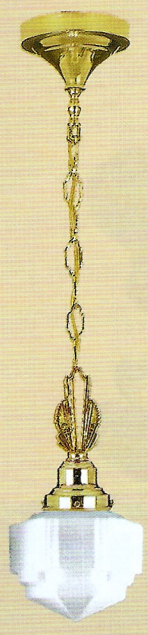

Single Shade Ceiling Fixtures

20-EHL-CF

21-DHL-CF

22-DHL-CF

19-EHL-CF

24-EPL-CF

Other 6" fitter shade options:

084G 10" h

097G 10 1/2" h

0103G 16 1/2" h

0104G 9 1/2" h

NOTE: Shortening from stock lengths is at no extra charge, lengthening will incur extra cost.

0206G 16 1/2" h

0157G 13" h

20-EHL-CF Schoolhouse style, can take 13,18, or 26 watt CF bulbs. 6" fitter. 44" height as shown* \$173.50
21-DHL-CF Art Deco style, can take 13,18, or 26 watt CF bulbs. 4" fitter. 42" height as shown* \$118.00
22-DHL-CF Art Deco style, can take 13,18, or 26 watt CF bulbs. 6" fitter. 51" height as shown* \$205.00

19-EHL-CF Schoolhouse style, can take 13,18, or 26 watt CF bulbs. 4" fitter 39" height as shown* \$115.00
24-EPL-CF Schoolhouse style, can take 13,18, or 26 watt CF bulbs. 6" fitter. 39 1/2" height as shown* \$185.00
** All of these lights can be ordered to most any length desired, please specify when ordering.*

21-NDHL-CF

22-NDHL-CF

19-NEHL-CF

24-NEPL-CF

Nickel Plated Finish - Antique brass also available at the same price as nickel.
21-NDHL-CF Art Deco style, can take 13,18 or 26 watt CF bulbs. 4" fitter 42" height as shown* \$141.00
22-NDHL-CF Art Deco style, can take 13,18 or 26 watt CF bulbs. 6" fitter. 51" height as shown* \$215.00
19-NEHL-CF Schoolhouse style, can take 13,18 or 26 watt CF bulbs. 4" fitter. 39" height as shown* \$141.00
24-NEPL-CF Schoolhouse style, can take 13,18 or 26 watt CF bulbs. 6" fitter. 39 1/2" height as shown* \$195.00