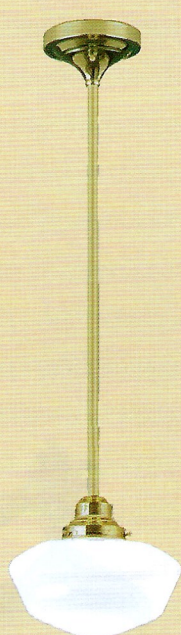

Single Shade Ceiling Fixtures

20-EHL-CF

21-DHL-CF

22-DHL-CF

19-EHL-CF

24-EPL-CF

Other 6" fitter shade options:

084G 10" h

097G 10 1/2" h

0103G 16 1/2" h

0104G 9 1/2" h

NOTE: Shortening from stock lengths is at no extra charge, lengthening will incur extra cost.

0206G 16 1/2" h

0157G 13" h

20-EHL-CF Schoolhouse style, can take 13,18, or 26 watt CF bulbs. 6" fitter. 44" height as shown* \$173.50
21-DHL-CF Art Deco style, can take 13,18, or 26 watt CF bulbs. 4" fitter. 42" height as shown* \$118.00
22-DHL-CF Art Deco style, can take 13,18, or 26 watt CF bulbs. 6" fitter. 51" height as shown* \$205.00

19-EHL-CF Schoolhouse style, can take 13,18, or 26 watt CF bulbs. 4" fitter 39" height as shown* \$115.00
24-EPL-CF Schoolhouse style, can take 13,18, or 26 watt CF bulbs. 6" fitter. 39 1/2" height as shown* \$185.00
** All of these lights can be ordered to most any length desired, please specify when ordering.*

21-NDHL-CF

22-NDHL-CF

19-NEHL-CF

24-NEPL-CF

Nickel Plated Finish - Antique brass also available at the same price as nickel.
21-NDHL-CF Art Deco style, can take 13,18 or 26 watt CF bulbs. 4" fitter 42" height as shown* \$141.00
22-NDHL-CF Art Deco style, can take 13,18 or 26 watt CF bulbs. 6" fitter. 51" height as shown* \$215.00
19-NEHL-CF Schoolhouse style, can take 13,18 or 26 watt CF bulbs. 4" fitter. 39" height as shown* \$141.00
24-NEPL-CF Schoolhouse style, can take 13,18 or 26 watt CF bulbs. 6" fitter. 39 1/2" height as shown* \$195.00