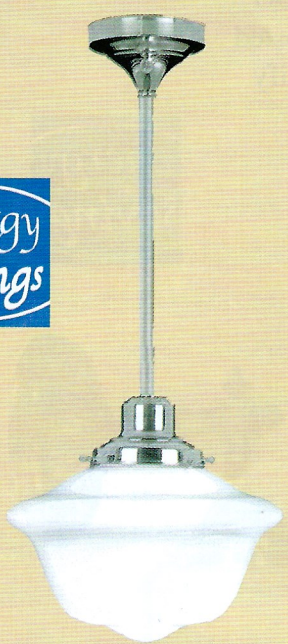

Single Shade Ceiling Fixtures

20-EHL-CF

21-DHL-CF

22-DHL-CF

19-EHL-CF

24-EPL-CF

Other 6" fitter shade options:

084G 10" h

097G 10 1/2" h

0103G 16 1/2" h

0104G 9 1/2" h

NOTE: Shortening from stock lengths is at no extra charge, lengthening will incur extra cost.

0206G 16 1/2" h

0157G 13" h

20-EHL-CF Schoolhouse style, can take 13,18, or 26 watt CF bulbs. 6" fitter. 44" height as shown* \$173.50
21-DHL-CF Art Deco style, can take 13,18, or 26 watt CF bulbs. 4" fitter. 42" height as shown* \$118.00
22-DHL-CF Art Deco style, can take 13,18, or 26 watt CF bulbs. 6" fitter. 51" height as shown* \$205.00

19-EHL-CF Schoolhouse style, can take 13,18, or 26 watt CF bulbs. 4" fitter 39" height as shown* \$115.00
24-EPL-CF Schoolhouse style, can take 13,18, or 26 watt CF bulbs. 6" fitter. 39 1/2" height as shown* \$185.00
** All of these lights can be ordered to most any length desired, please specify when ordering.*

21-NDHL-CF

22-NDHL-CF

19-NEHL-CF

24-NEPL-CF

Nickel Plated Finish - Antique brass also available at the same price as nickel.
21-NDHL-CF Art Deco style, can take 13,18 or 26 watt CF bulbs. 4" fitter 42" height as shown* \$141.00
22-NDHL-CF Art Deco style, can take 13,18 or 26 watt CF bulbs. 6" fitter. 51" height as shown* \$215.00
19-NEHL-CF Schoolhouse style, can take 13,18 or 26 watt CF bulbs. 4" fitter. 39" height as shown* \$141.00
24-NEPL-CF Schoolhouse style, can take 13,18 or 26 watt CF bulbs. 6" fitter. 39 1/2" height as shown* \$195.00