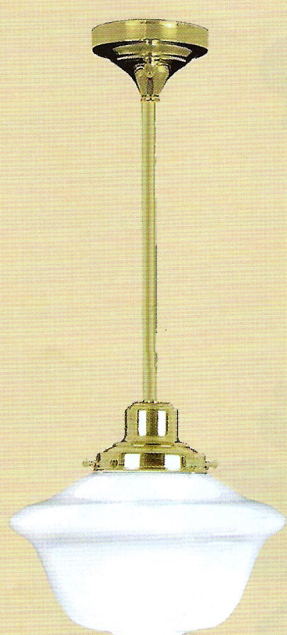

Single Shade Ceiling Fixtures

20-EHL-CF

21-DHL-CF

22-DHL-CF

19-EHL-CF

24-EPL-CF

Other 6" fitter shade options:

084G 10" h

097G 10 1/2" h

0103G 16 1/2" h

0104G 9 1/2" h

NOTE: Shortening from stock lengths is at no extra charge, lengthening will incur extra cost.

0206G 16 1/2" h

0157G 13" h

20-EHL-CF Schoolhouse style, can take 13,18, or 26 watt CF bulbs. 6" fitter. 44" height as shown* \$173.50
21-DHL-CF Art Deco style, can take 13,18, or 26 watt CF bulbs. 4" fitter. 42" height as shown* \$118.00
22-DHL-CF Art Deco style, can take 13,18, or 26 watt CF bulbs. 6" fitter. 51" height as shown* \$205.00

19-EHL-CF Schoolhouse style, can take 13,18, or 26 watt CF bulbs. 4" fitter 39" height as shown* \$115.00
24-EPL-CF Schoolhouse style, can take 13,18, or 26 watt CF bulbs. 6" fitter. 39 1/2" height as shown* \$185.00
** All of these lights can be ordered to most any length desired, please specify when ordering.*

21-NDHL-CF

22-NDHL-CF

19-NEHL-CF

24-NEPL-CF

Nickel Plated Finish - Antique brass also available at the same price as nickel.
21-NDHL-CF Art Deco style, can take 13,18 or 26 watt CF bulbs. 4" fitter 42" height as shown* \$141.00
22-NDHL-CF Art Deco style, can take 13,18 or 26 watt CF bulbs. 6" fitter. 51" height as shown* \$215.00
19-NEHL-CF Schoolhouse style, can take 13,18 or 26 watt CF bulbs. 4" fitter. 39" height as shown* \$141.00
24-NEPL-CF Schoolhouse style, can take 13,18 or 26 watt CF bulbs. 6" fitter. 39 1/2" height as shown* \$195.00