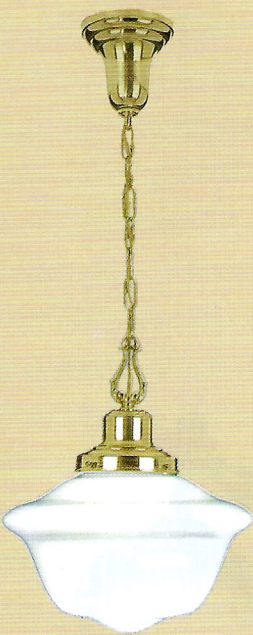

Single Shade Ceiling Fixtures

20-EHL-CF

21-DHL-CF

22-DHL-CF

19-EHL-CF

24-EPL-CF

Other 6" fitter shade options:

084G 10" h

097G 10 1/2" h

0103G 16 1/2" h

0104G 9 1/2" h

NOTE: Shortening from stock lengths is at no extra charge, lengthening will incur extra cost.

0206G 16 1/2" h

0157G 13" h

20-EHL-CF Schoolhouse style, can take 13,18, or 26 watt CF bulbs. 6" fitter. 44" height as shown* \$173.50
21-DHL-CF Art Deco style, can take 13,18, or 26 watt CF bulbs. 4" fitter. 42" height as shown* \$118.00
22-DHL-CF Art Deco style, can take 13,18, or 26 watt CF bulbs. 6" fitter. 51" height as shown* \$205.00

19-EHL-CF Schoolhouse style, can take 13,18, or 26 watt CF bulbs. 4" fitter 39" height as shown* \$115.00
24-EPL-CF Schoolhouse style, can take 13,18, or 26 watt CF bulbs. 6" fitter. 39 1/2" height as shown* \$185.00
** All of these lights can be ordered to most any length desired, please specify when ordering.*

21-NDHL-CF

22-NDHL-CF

19-NEHL-CF

24-NEPL-CF

Nickel Plated Finish - Antique brass also available at the same price as nickel.
21-NDHL-CF Art Deco style, can take 13,18 or 26 watt CF bulbs. 4" fitter 42" height as shown* \$141.00
22-NDHL-CF Art Deco style, can take 13,18 or 26 watt CF bulbs. 6" fitter. 51" height as shown* \$215.00
19-NEHL-CF Schoolhouse style, can take 13,18 or 26 watt CF bulbs. 4" fitter. 39" height as shown* \$141.00
24-NEPL-CF Schoolhouse style, can take 13,18 or 26 watt CF bulbs. 6" fitter. 39 1/2" height as shown* \$195.00