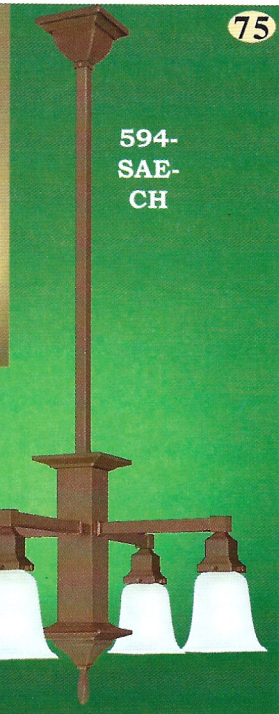

419-SPN-CX

419-SPN-EP

419-SPN-JX

587-SEP Nice two arm Mission pendant
594-SAE-CH Four arm Mission chandelier
 Both Meas: Ht: 44", Shortest: 22", Spread: 22". Fitters are 2 1/4". Suggested shades for 587 & 594 are: 093G, 065G, 080G, 083G

Small Mission Pan Series: The rectangular "pans" used in 419 and 421 series lights are 7" x 14" x 1". The lights in this series are fastened to the ceiling with the center finial.
419-SPN-CX or 419-SPN-JX
 Height: 31", Spread: 15"
419-SPN-EP Height: 31.5", Spread: 14"
Nicely darkened and lacquered
Pictured at the bottom right 421 series:

587-SEP

594-SAE-CH

551-ES

552-ES

553-ES

101-MPL-SE Single light table lamp. Has a nice brass switch in the base and a polarized plug. 21 1/2" tall; Base is 6" sq; & from back of the base to tip of the shade: 13" projection.
 2 1/4" fitter size.
 Socket rated for 100 watts. Suggested shades are 080G, 065G or 083G or 093G (w/093G shown to the left)

101-MPL-SE

520-MCC-CH Great close ceiling "Mission" light having four shades.
 Please note the "rare" reproduced shape of this pan fixture. Complete with authentic side decorations and mounting center finial and decor.
 More outstanding, and harder to reproduce, than anything on the market.
 Fixture 8 3/4" tall (metal parts without shades) with a 13 3/4" square pan. Nicely Darkened.
 Each socket is rated for 100 watts. Suggested shades are: 065G or 080G; 083G or 093G