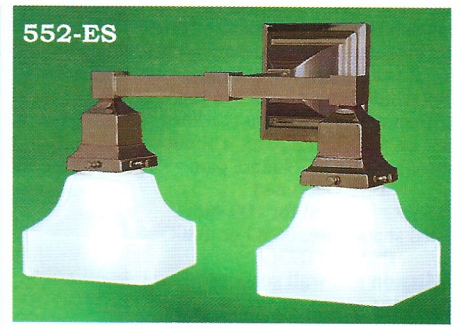

Small Mission Pan Series: The rectangular "pans" used in 419 and 421 series lights are 7" x 14" x 1". The lights in this series are fastened to the ceiling with the center finial.
419-SPN-CX or 419-SPN-JX
 Height: 31", Spread: 15"
419-SPN-EP Height: 31.5", Spread: 14"
Nicely darkened and lacquered
Pictured at the bottom right 421 series:

Mission (Arts & Crafts) wall sconces
551-ES Height: 9.5", Width: 5", Projects: 9.5"
552-ES Height: 9.5", Width: 14", Projects: 9.5"
553-ES Height: 10", Width: 16.5", Projection: 8.75"
 These three sconces all have a 2 1/4" fitter size. Suggested shades, if antique shades are not available, are 080G, 065G or 083G or 093G. All metal shades: recommend 60-75 watts. Glass shades: 100 watts ea

587-SEP

594-SAE-CH

551-ES

552-ES

553-ES

101-MPL-SE Single light table lamp. Has a nice brass switch in the base and a polarized plug. 21 1/2" tall; Base is 6" sq; & from back of the base to tip of the shade: 13" projection.
 2 1/4" fitter size.
 Socket rated for 100 watts. Suggested shades are 080G, 065G or 083G or 093G (w/093G shown to the left)

101-MPL-SE

520-MCC-CH Great close ceiling "Mission" light having four shades.
 Please note the "rare" reproduced shape of this pan fixture. Complete with authentic side decorations and mounting center finial and decor.
 More outstanding, and harder to reproduce, than anything on the market.
 Fixture 8 3/4" tall (metal parts without shades) with a 13 3/4" square pan. Nicely Darkened.
 Each socket is rated for 100 watts. Suggested shades are: 065G or 080G; 083G or 093G