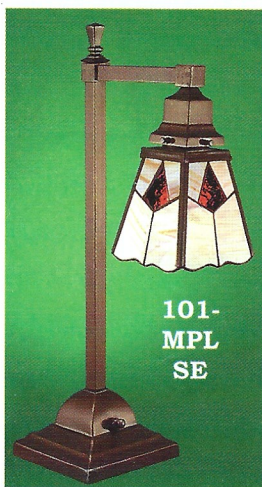

Mission (Arts & Crafts) wall sconces
551-ES Height: 9.5", Width: 5", Projects: 9.5"
552-ES Height: 9.5", Width: 14", Projects: 9.5"
553-ES Height: 10", Width: 16.5", Projection: 8.75"
 These three sconces all have a 2 1/4" fitter size. Suggested shades, if antique shades are not available, are 080G, 065G or 083G or 093G. All metal shades: recommend 60-75 watts. Glass shades: 100 watts ea

587-SEP

594-SAE-CH

551-ES

552-ES

553-ES

101-MPL-SE Single light table lamp. Has a nice brass switch in the base and a polarized plug. 21 1/2" tall; Base is 6" sq; & from back of the base to tip of the shade: 13" projection.
 2 1/4" fitter size.
 Socket rated for 100 watts. Suggested shades are 080G, 065G or 083G or 093G (w/093G shown to the left)

101-MPL-SE

520-MCC-CH Great close ceiling "Mission" light having four shades.
 Please note the "rare" reproduced shape of this pan fixture. Complete with authentic side decorations and mounting center finial and decor.
 More outstanding, and harder to reproduce, than anything on the market.
 Fixture 8 3/4" tall (metal parts without shades) with a 13 3/4" square pan. Nicely Darkened.
 Each socket is rated for 100 watts. Suggested shades are: 065G or 080G; 083G or 093G

416-MVCC

418-MCCL

416-MVCC Very close ceiling "Mission" light. Fixture only 5" tall (metal parts) with a 4 1/2" square base. Darkened.
418-MCCL Close ceiling "Mission" light with diamond connectors and square chain link. Fixture 10" tall (metal parts) with a 4 1/2" square base. Darkened--2 1/4" fitter size.
Both fixtures:
 The length of either fixture will be increased only by the height of the glass shade chosen. Socket rated for 100 watts. Suggested shades are 080G, 065G or 083G or 093G
 Singles look especially nice when 093G is applied.