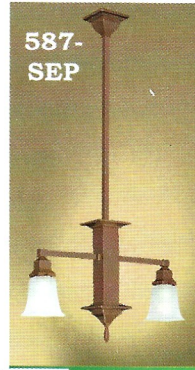

419-SPN-CX

419-SPN-EP

419-SPN-JX

587-SEP Nice two arm Mission pendant
594-SAE-CH Four arm Mission chandelier
 Both Meas: Ht: 44", Shortest: 22", Spread: 22". Fitters are 2 1/4". Suggested shades for 587 & 594 are: 093G, 065G, 080G, 083G

Small Mission Pan Series: The rectangular "pans" used in 419 and 421 series lights are 7" x 14" x 1". The lights in this series are fastened to the ceiling with the center finial.
419-SPN-CX or 419-SPN-JX
 Height: 31", Spread: 15"
419-SPN-EP Height: 31.5", Spread: 14"
Nicely darkened and lacquered
Pictured at the bottom right 421 series:

Mission (Arts & Crafts) wall sconces
551-ES Height: 9.5", Width: 5", Projects: 9.5"
552-ES Height: 9.5", Width: 14", Projects: 9.5"
553-ES Height: 10", Width: 16.5", Projection: 8.75"
 These three sconces all have a 2 1/4" fitter size. Suggested shades, if antique shades are not available, are 080G, 065G or 083G or 093G. All metal shades: recommend 60-75 watts. Glass shades: 100 watts ea

101-MPL-SE

520-MCC-CH Great close ceiling "Mission" light having four shades.
 Please note the "rare" reproduced shape of this pan fixture. Complete with authentic side decorations and mounting center finial and decor.
 More outstanding, and harder to reproduce, than anything on the market.
 Fixture 8 3/4" tall (metal parts without shades) with a 13 3/4" square pan. Nicely Darkened.
 Each socket is rated for 100 watts. Suggested shades are: 065G or 080G; 083G or 093G