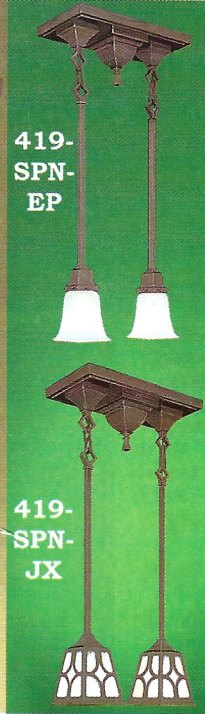

419-SPN-CX

419-SPN-EP

419-SPN-JX

587-SEP Nice two arm Mission pendant
594-SAE-CH Four arm Mission chandelier
 Both Meas: Ht: 44", Shortest: 22", Spread: 22". Fitters are 2 1/4". Suggested shades for 587 & 594 are: 093G, 065G, 080G, 083G

Small Mission Pan Series: The rectangular "pans" used in 419 and 421 series lights are 7" x 14" x 1". The lights in this series are fastened to the ceiling with the center finial.
419-SPN-CX or 419-SPN-JX
 Height: 31", Spread: 15"
419-SPN-EP Height: 31.5", Spread: 14"
Nicely darkened and lacquered
Pictured at the bottom right 421 series:

587-SEP

594-SAE-CH

551-ES

552-ES

553-ES

101-MPL-SE Single light table lamp. Has a nice brass switch in the base and a polarized plug. 21 1/2" tall; Base is 6" sq; & from back of the base to tip of the shade: 13" projection.
 2 1/4" fitter size.
 Socket rated for 100 watts. Suggested shades are 080G, 065G or 083G or 093G (w/093G shown to the left)

101-MPL-SE

520-MCC-CH Great close ceiling "Mission" light having four shades.
 Please note the "rare" reproduced shape of this pan fixture. Complete with authentic side decorations and mounting center finial and decor.
 More outstanding, and harder to reproduce, than anything on the market.
 Fixture 8 3/4" tall (metal parts without shades) with a 13 3/4" square pan. Nicely Darkened.
 Each socket is rated for 100 watts. Suggested shades are: 065G or 080G; 083G or 093G