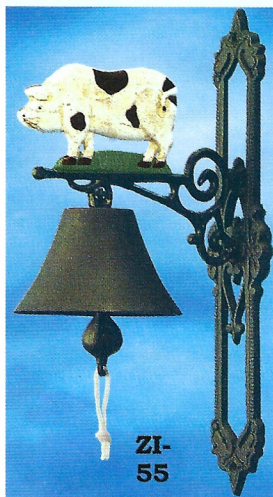

ZH-113 Nice brass and iron stick or umbrella stand. All brass except the cast iron base. 21 1/2" tall by 8 1/2" square.

ZI-45 thru ZI-49

Cast Iron Sprinklers painted in Life colors. Hose fittings are standard.

ZI-45 Now where else would a frog be? In the garden of course. Very nice casting: 11 1/4" long; 6 1/2" wide x 5 1/4" tall

ZI-46 Sprinkler Tortoise. Nice lifelike colors. 10 1/2" long; 7" wide; 5 1/2" tall.

ZI-47 Seal sprinkler. 10" long; 4 1/2" wide; 8 3/4" tall. Nice mellow brown.

ZI-48 Squirrel sprinkler. 13 3/4" long; 7 1/4" wide; 6" tall. Colors so lifelike that you'd think that he was gathering food in the rain.

ZI-49 Mallard duck. Nice painting. 10 3/4" long; 5 1/4" both wide and tall

ZH-107 Nice quality solid brass sundial with Verdigris finish with brass highlights. Cute hummingbird amongst the flowers motif. It has a Dia of 10". And, it works well, without winding.

ZH-112 Solid Brass Music stand with adjustable stem. Height from 29" (38" overall) to 44" (53" overall). First measurement is to the shelf that holds the sheet music. Tray width: 10 1/2.

ZH-115 Nice brass and iron 1/2 circle stick or umbrella stand. All brass except the base which is iron & painted black. 23 1/2" tall x 14 1/2" wide; projects: 7 1/2"

ZI-55

ZI-50 Note how this nice and elegant iron garden bell matches the sundial. Quite a coincidence...huh ??? Yes, most definitely the same verdigris finish.. Bracket is 10" x 8 1/2" Maximum projection is 10 1/2". The bell is decorated too. Can you spot the serpent in the bracket?

ZI-55, ZI-56, ZI-58 Cast Iron bells painted in life like colors, all, with the same general sizes; Backplates: 14 1/2" x 2 3/4" the bell projects about 8"

ZI-55 Cast iron piggy bell

ZI-56 Cast iron horse bell

ZI-58 Cast iron rooster bell

ZI-18 9 1/2" Iron