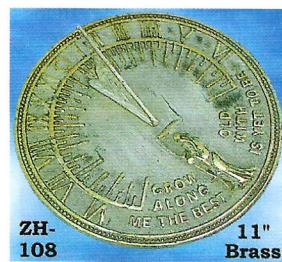

ZH-108 11" Brass

ZI-55, ZI-56, ZI-58 Cast Iron bells painted in life like colors, all, with the same general sizes; Backplates: 14 1/2" x 2 3/4" the bell projects about 8"

ZI-55 Cast iron piggy bell

ZI-56 Cast iron horse bell

ZI-58 Cast iron rooster bell

ZI-18 9 1/2" Iron

ZI-18 Inexpensive smaller cast iron sundial. 9 1/2" diameter with father time motif. Verdigris finish.