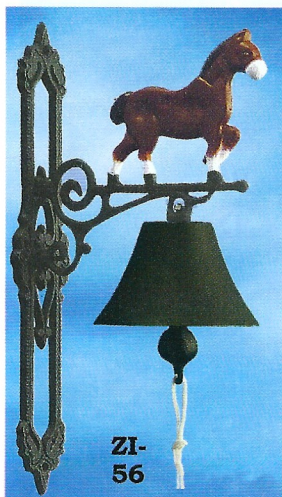

ZH-113 Nice brass and iron stick or umbrella stand. All brass except the cast iron base. 21 1/2" tall by 8 1/2" square.

ZI-45 thru ZI-49

Cast Iron Sprinklers painted in Life colors. Hose fittings are standard.

ZI-45 Now where else would a frog be? In the garden of course. Very nice casting: 11 1/4" long; 6 1/2" wide x 5 1/4" tall

ZI-46 Sprinkler Tortoise. Nice lifelike colors. 10 1/2" long; 7" wide; 5 1/2" tall.

ZI-47 Seal sprinkler. 10" long; 4 1/2" wide; 8 3/4" tall. Nice mellow brown.

ZI-48 Squirrel sprinkler. 13 3/4" long; 7 1/4" wide; 6" tall. Colors so lifelike that you'd think that he was gathering food in the rain.

ZI-49 Mallard duck. Nice painting. 10 3/4" long; 5 1/4" both wide and tall

ZH-107 Nice quality solid brass sundial with Verdigris finish with brass highlights. Cute hummingbird amongst the flowers motif. It has a Dia of 10". And, it works well, without winding.

ZH-112 Solid Brass Music stand with adjustable stem. Height from 29" (38" overall) to 44" (53" overall). First measurement is to the shelf that holds the sheet music. Tray width: 10 1/2.

ZH-115 Nice brass and iron 1/2 circle stick or umbrella stand. All brass except the base which is iron & painted black. 23 1/2" tall x 14 1/2" wide; projects: 7 1/2"

ZI-50 Note how this nice and elegant iron garden bell matches the sundial. Quite a coincidence...huh ??? Yes, most definitely the same verdigris finish.. Bracket is 10" x 8 1/2" Maximum projection is 10 1/2". The bell is decorated too. Can you spot the serpent in the bracket?

ZI-55, ZI-56, ZI-58 Cast Iron bells painted in life like colors, all, with the same general sizes; Backplates: 14 1/2" x 2 3/4" the bell projects about 8"

ZI-55 Cast iron piggy bell

ZI-56 Cast iron horse bell

ZI-58 Cast iron rooster bell

ZI-18 9 1/2" Iron